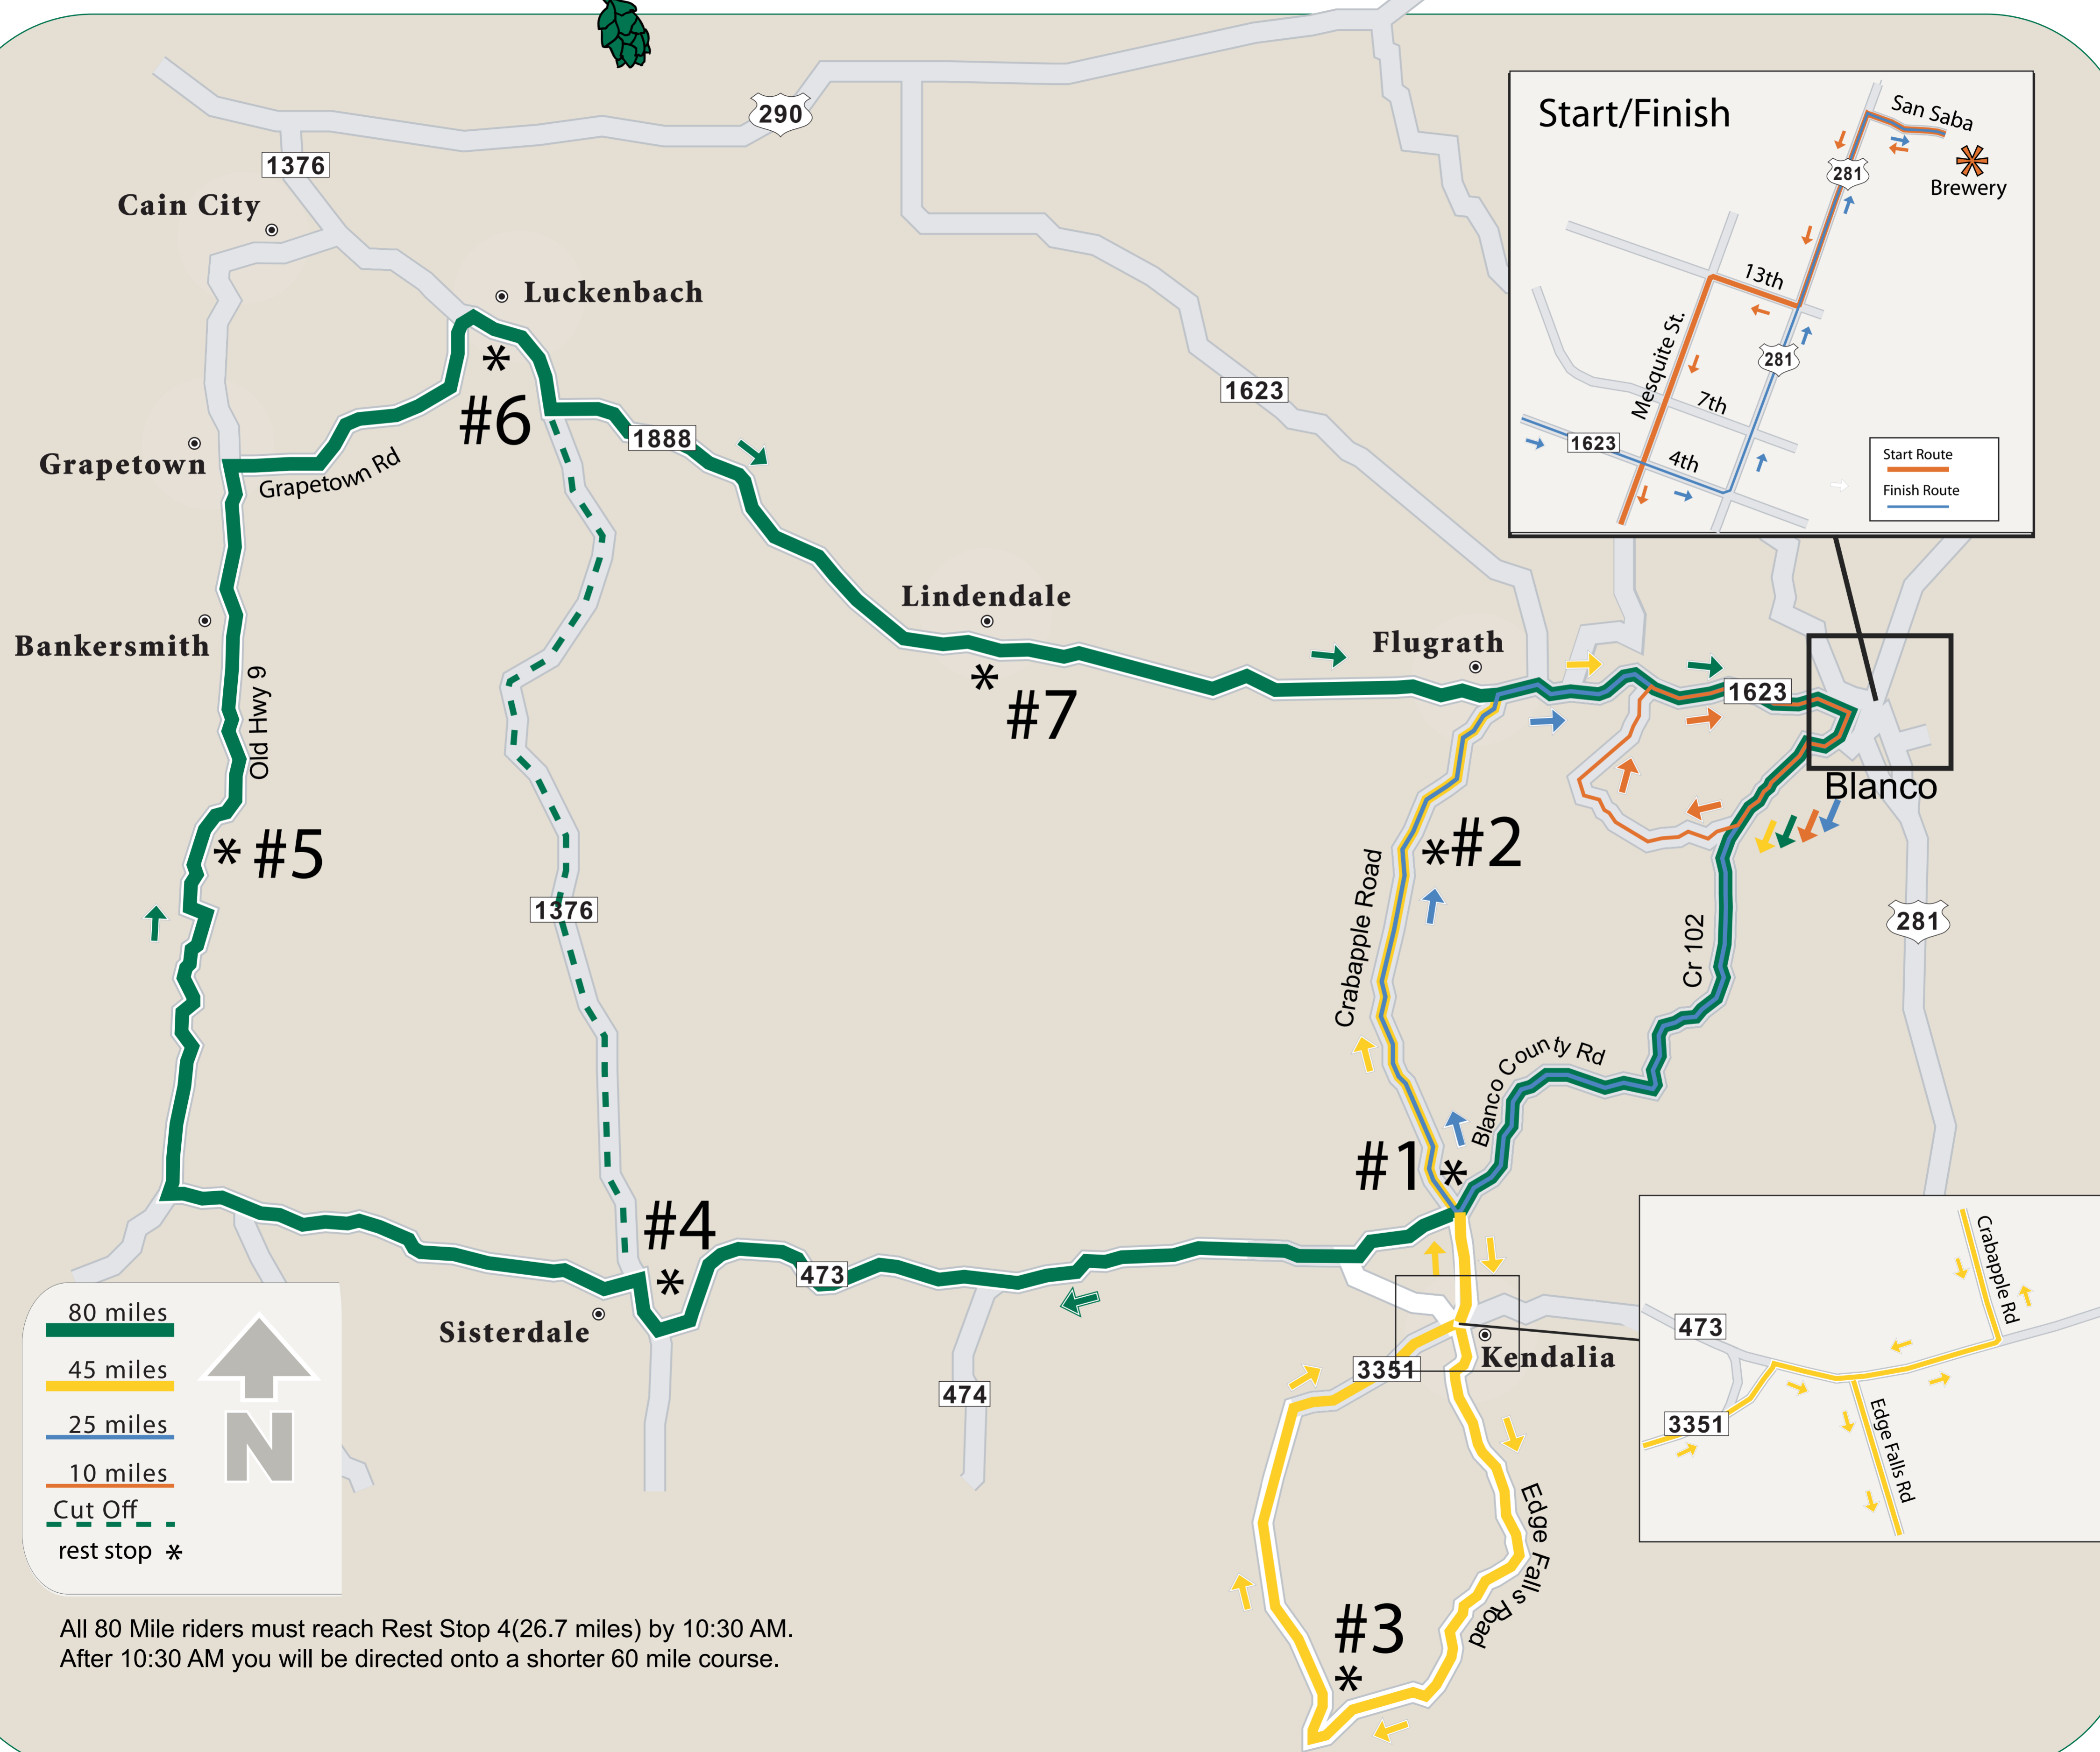

# Real Ale Ride

# Ranch Road™

A CREATIVE SOLUTIONS CO.

- 80 miles
- 45 miles
- 25 miles
- 10 miles
- Cut Off
- rest stop \*

All 80 Mile riders must reach Rest Stop 4(26.7 miles) by 10:30 AM. After 10:30 AM you will be directed onto a shorter 60 mile course.