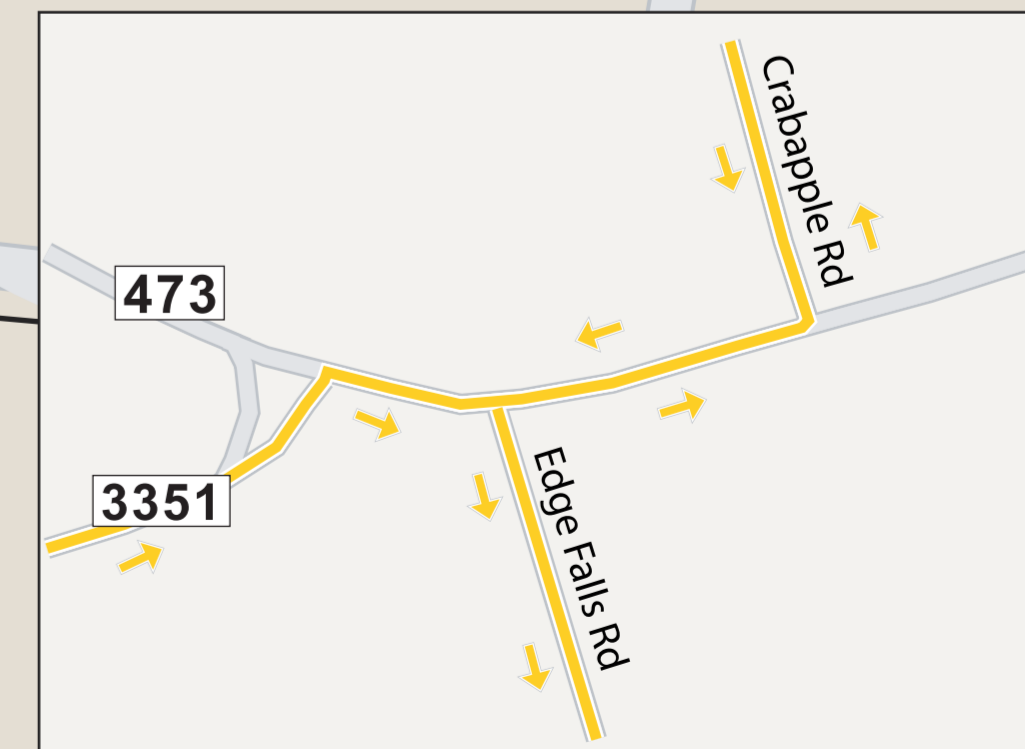

# Real Ale Ride

# Ranch Road™

A CREATIVE SOLUTIONS CO.

- 80 miles
- 45 miles
- 25 miles
- 10 miles
- Cut Off
- rest stop \*

All 80 Mile riders must reach Rest Stop 4(26.7 miles) by 10:30 AM. After 10:30 AM you will be directed onto a shorter 60 mile course.